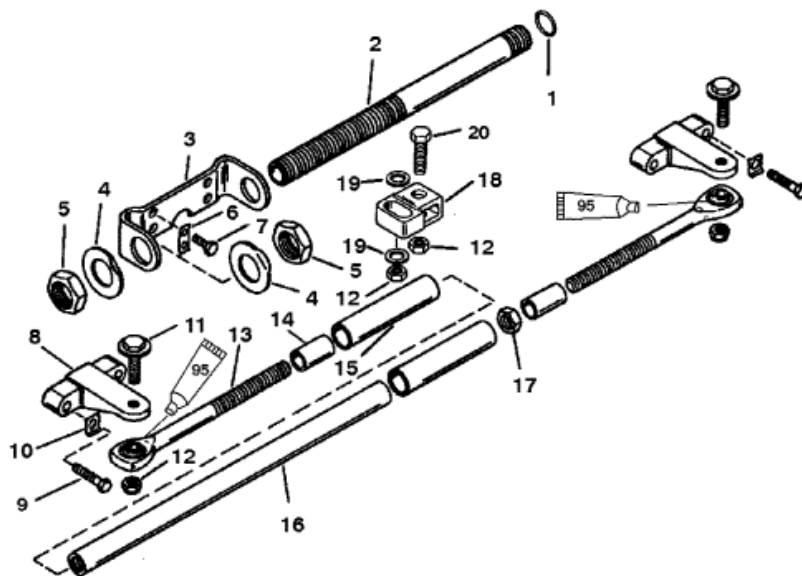

Parts List

 2-4-C With Teflon (92-825407A12)

| Ref | Class | Part     | Description               | Qty | Comment | Footnote |
|-----|-------|----------|---------------------------|-----|---------|----------|
| -   |       | 92876A 9 | DUAL ENGINE EXTENSION KIT | 1   |         |          |
| 1   | 25    | 48462    | O RING                    | 1   |         |          |
| 2   |       | 71565 1  | TUBE                      | 1   |         |          |
| 3   |       | 41055    | MDUNT                     | 1   |         |          |
| 4   | 14    | 42100    | TAB WASHER                | 2   |         |          |
| 5   | 11    | 37984    | JAM NUT                   | 2   |         |          |
| 6   |       | 88404    | TAB WASHER                | 2   |         |          |
| 7   | 10    | 38601    | SCREW                     | 4   |         |          |
| 8   |       | 17729A 1 | BRACKET                   | 2   |         |          |
| 9   | 10    | 62055    | SCREW                     | 4   |         |          |
| 10  |       | 17728    | TAB WASHER                | 4   |         |          |
| 11  | 10    | 14000    | SCREW                     | 4   |         |          |
| 12  | 11    | 34863    | NUT                       | 6   |         |          |
| 13  |       | 97933 1  | STEERING EYE              | 2   |         |          |
| 14  | 23    | 23651    | SLEEVE                    | 2   |         |          |
| 15  |       | 97931    | TUBING                    | 2   |         |          |
| 16  |       | 814951 3 | COUPLER                   | 1   |         |          |
| 17  | 11    | 42099    | JAM NUT                   | 1   |         |          |
| 18  | 22    | 821169   | COUPLING                  | 1   |         |          |
| 19  | 12    | 34931    | WASHER                    | 2   |         |          |
| 20  | 10    | 94319    | SCREW                     | 1   |         |          |